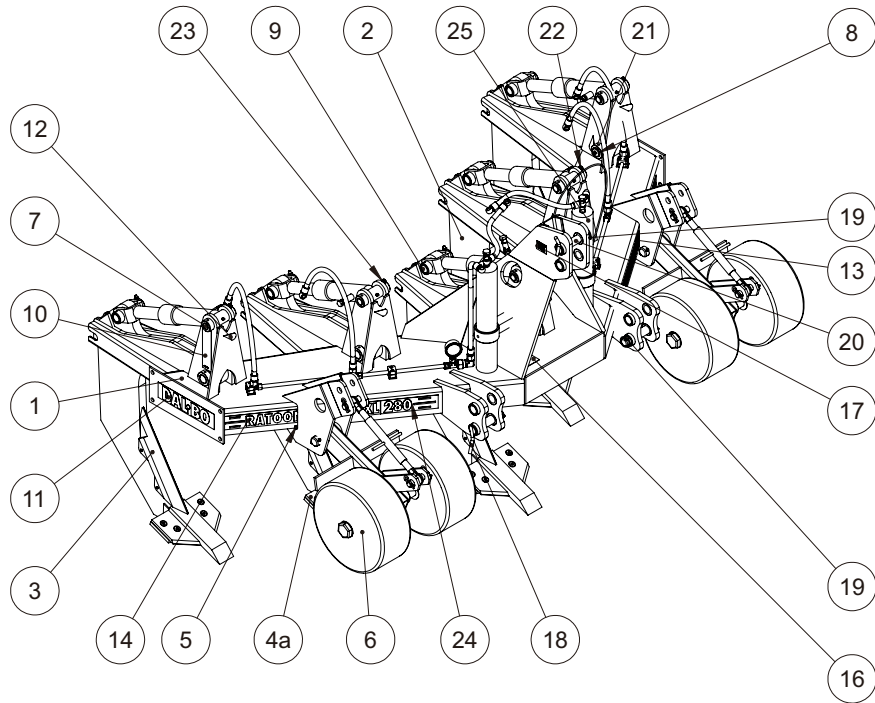

RATOON XL 280 NSH - 5 LEGS - NO. 78178

SPAREPART RATOON XL 280 NSH SERIAL 0366-XXXX.cdr

DAL•BO - Spare parts - Reservedele - Ersatzteile - Pieces

RATOON XL 280 NSH - 5 LEGS - NO. 78178

SPAREPART RATOON XL 280 NSH SERIAL 0366-XXXX.cdr