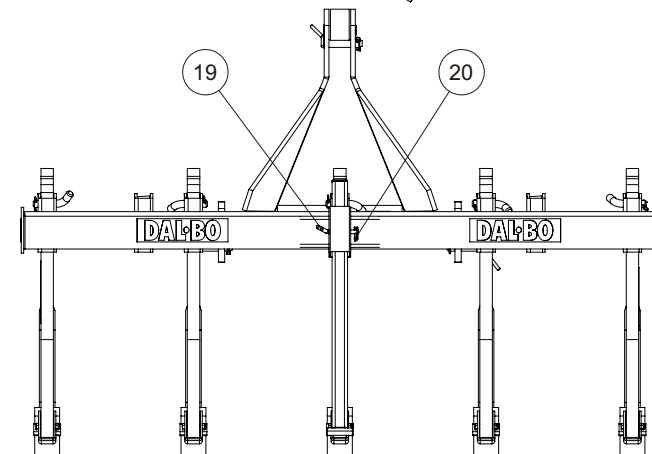

DAL•BO - Spare parts - Reservedele - Ersatzteile - Pieces

RATOON XL 235 FIXED - 5 LEGS - NO. 78172

SPAREPART RATOON XL 235 FIXED SERIAL 0366-XXXX.cdr

DAL•BO - Spare parts - Reservedele - Ersatzteile - Pieces

RATOON XL 235 FIXED - 5 LEGS - NO. 78172

SPAREPART RATOON XL 235 FIXED SERIAL 0366-XXXX.cdr

Pos.	Qty.	Part nr.	Benævnelse	Bezeichnung	Description	Designation
1	5	78670	STILK FAST 180X40 MM MED KNIV	STIEL	SHANK	TIGE
2	1	78201	RAMME TIL XL 235	RAHME	FRAME	CADRE
3	5	78617	SPIDS - SMAL 80 MM INCL. BOLT	SPITZE	POINT	POINTE
4	2	78939	NAGLE Ø28X150 MM	BOLZEN	PIN	AXE
5	1	78638	NAGLE Ø25X160 MM	BOLZEN	PIN	AXE
6	3	90646	RINGSPLIT Ø7,5X40	RINGSPLINT	LINCH PIN	GOUPILLE
7	5	78746	NAGLE H Ø23X65 MM	BOLZEN	PIN	AXE
8	5	90687	HARNÅLESPLIT Ø3x72 MM	SPLINT	HAIRPIN COTTER	GOUPILLE
9	1	90901	TRANSFER "DAL•BO A/S ADRESSE"	TRANSFER	TRANSFER	TRANSFERT
10	1	90906	TRANSFER "LOGO"	TRANSFER	TRANSFER	TRANSFERT
11	1	90910	TYPESKILT	TYPENSCHILD	IDENTIFICATION PLATE	PLAQUE D'IDENTIFICATION
12	2	78602	TRANSFER "STEGER + RATOON"	TRANSFER	TRANSFER	TRANSFERT
13	2	78427	TRANSFER "XL"	TRANSFER	TRANSFER	TRANSFERT
14	2	90921	REFLEX JRU 1018 GUL	REFLEX	REFLEX	REFLET
15	4	90905	TRANSFER "DALBO"	TRANSFER	TRANSFER	TRANSFERT
16	2	78658	TRANSFER "235 + STREGER"	TRANSFER	TRANSFER	TRANSFERT
17	1	78721	STØTTEBEN 50X50 MM	STÜTZFUSS	JACK	BÉQUILLE
18	1	90753	DUPSKO DPE 50 X 50 X 2 - 4 SORT	RÖHRENSTÖPSEL	END CAP	BOUCHON DE TUBE
19	1	78727	NAGLE Ø12	BOLZEN	PIN	AXE
20	1	90682	RINGSPLIT Ø 5X32	RINGSPLINT	LINCH PIN	GOUPILLE