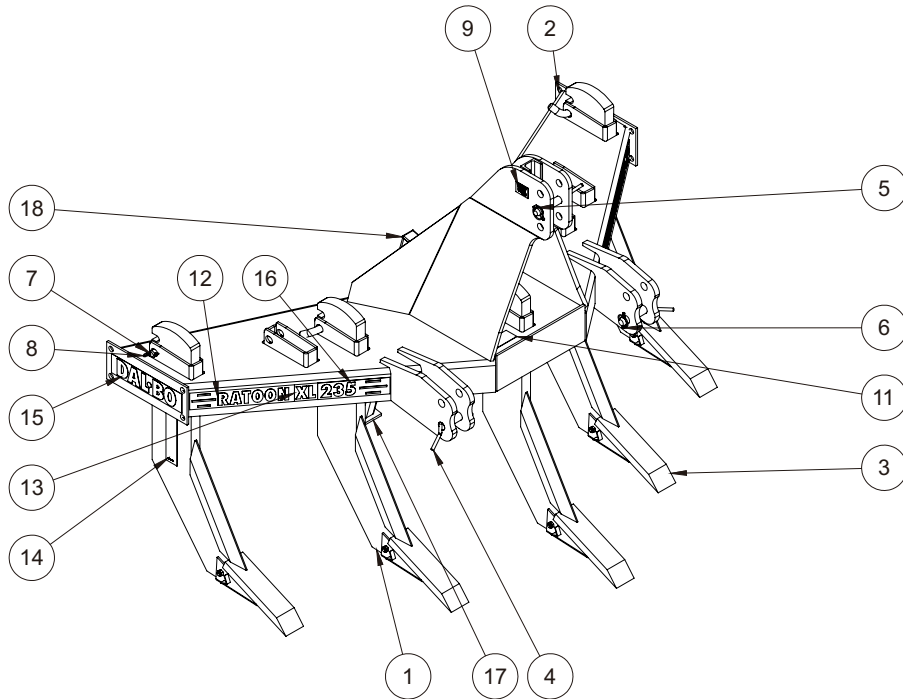

DAL•BO - Spare parts - Reservedele - Ersatzteile - Pieces

RATOON XL 235 FIXED - 5 LEGS - NO. 78172

SPAREPART RATOON XL 235 FIXED SERIAL 0366-XXXX.cdr

DAL•BO - Spare parts - Reservedele - Ersatzteile - Pieces

RATOON XL 235 FIXED - 5 LEGS - NO. 78172

SPAREPART RATOON XL 235 FIXED SERIAL 0366-XXXX.cdr

Pos.	Qty.	Part nr.	Benævnelse	Bezeichnung	Description	Designation
1	5	78670	STILK FAST 180X40 MM MED KNIV	STIEL	SHANK	TIGE
2	1	78201	RAMME TIL XL 235	RAHME	FRAME	CADRE
3	5	78617	SPIDS - SMAL 80 MM INCL. BOLT	SPITZE	POINT	POINTE
4	2	78939	NAGLE Ø28X150 MM	BOLZEN	PIN	AXE
5	1	78638	NAGLE Ø25X160 MM	BOLZEN	PIN	AXE
6	3	90646	RINGSPLIT Ø7,5X40	RINGSPLINT	LINCH PIN	GOUPILLE
7	5	78746	NAGLE H Ø23X65 MM	BOLZEN	PIN	AXE
8	5	90687	HARNÅLESPLIT Ø3x72 MM	SPLINT	HAIRPIN COTTER	GOUPILLE
9	1	90901	TRANSFER "DAL•BO A/S ADRESSE"	TRANSFER	TRANSFER	TRANSFERT
10	1	90906	TRANSFER "LOGO"	TRANSFER	TRANSFER	TRANSFERT
11	1	90910	TYPESKILT	TYPENSCHILD	IDENTIFICATION PLATE	PLAQUE D'IDENTIFICATION
12	2	78602	TRANSFER "STEGER + RATOON"	TRANSFER	TRANSFER	TRANSFERT
13	2	78427	TRANSFER "XL"	TRANSFER	TRANSFER	TRANSFERT
14	2	90921	REFLEX JRU 1018 GUL	REFLEX	REFLEX	REFLET
15	4	90905	TRANSFER "DALBO"	TRANSFER	TRANSFER	TRANSFERT
16	2	78658	TRANSFER "235 + STREGER"	TRANSFER	TRANSFER	TRANSFERT
17	1	78721	STØTTEBEN 50X50 MM	STÜTZFUSS	JACK	BÉQUILLE
18	1	90753	DUPSKO DPE 50 X 50 X 2 - 4 SORT	RÖHRENSTÖPSEL	END CAP	BOUCHON DE TUBE
19	1	78727	NAGLE Ø12	BOLZEN	PIN	AXE
20	1	90682	RINGSPLIT Ø 5X32	RINGSPLINT	LINCH PIN	GOUPILLE