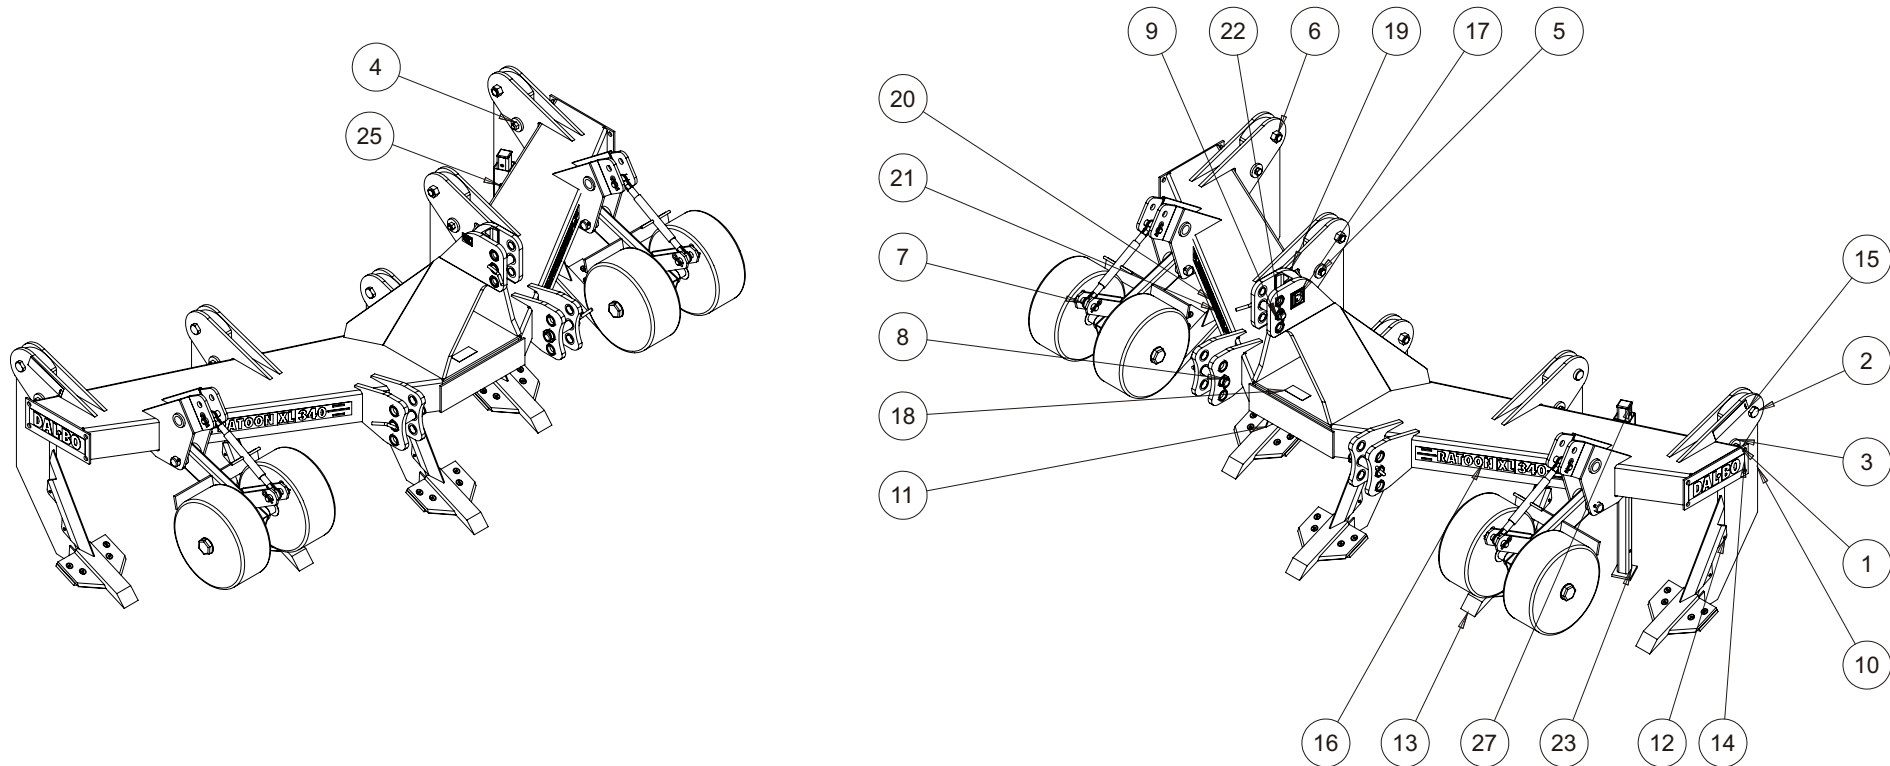

RATOON XL 340 SHARE BOLT - 5 LEGS - NO. 78175

SPAREPART RATOON XL 340 SHEAR SERIAL 0366-XXXX.cdr

DAL•BO - Spare parts - Reservedele - Ersatzteile - Pieces

RATOON XL 340 SHARE BOLT - 5 LEGS - NO. 78175

SPAREPART RATOON XL 340 SHEAR SERIAL 0366-XXXX.cdr