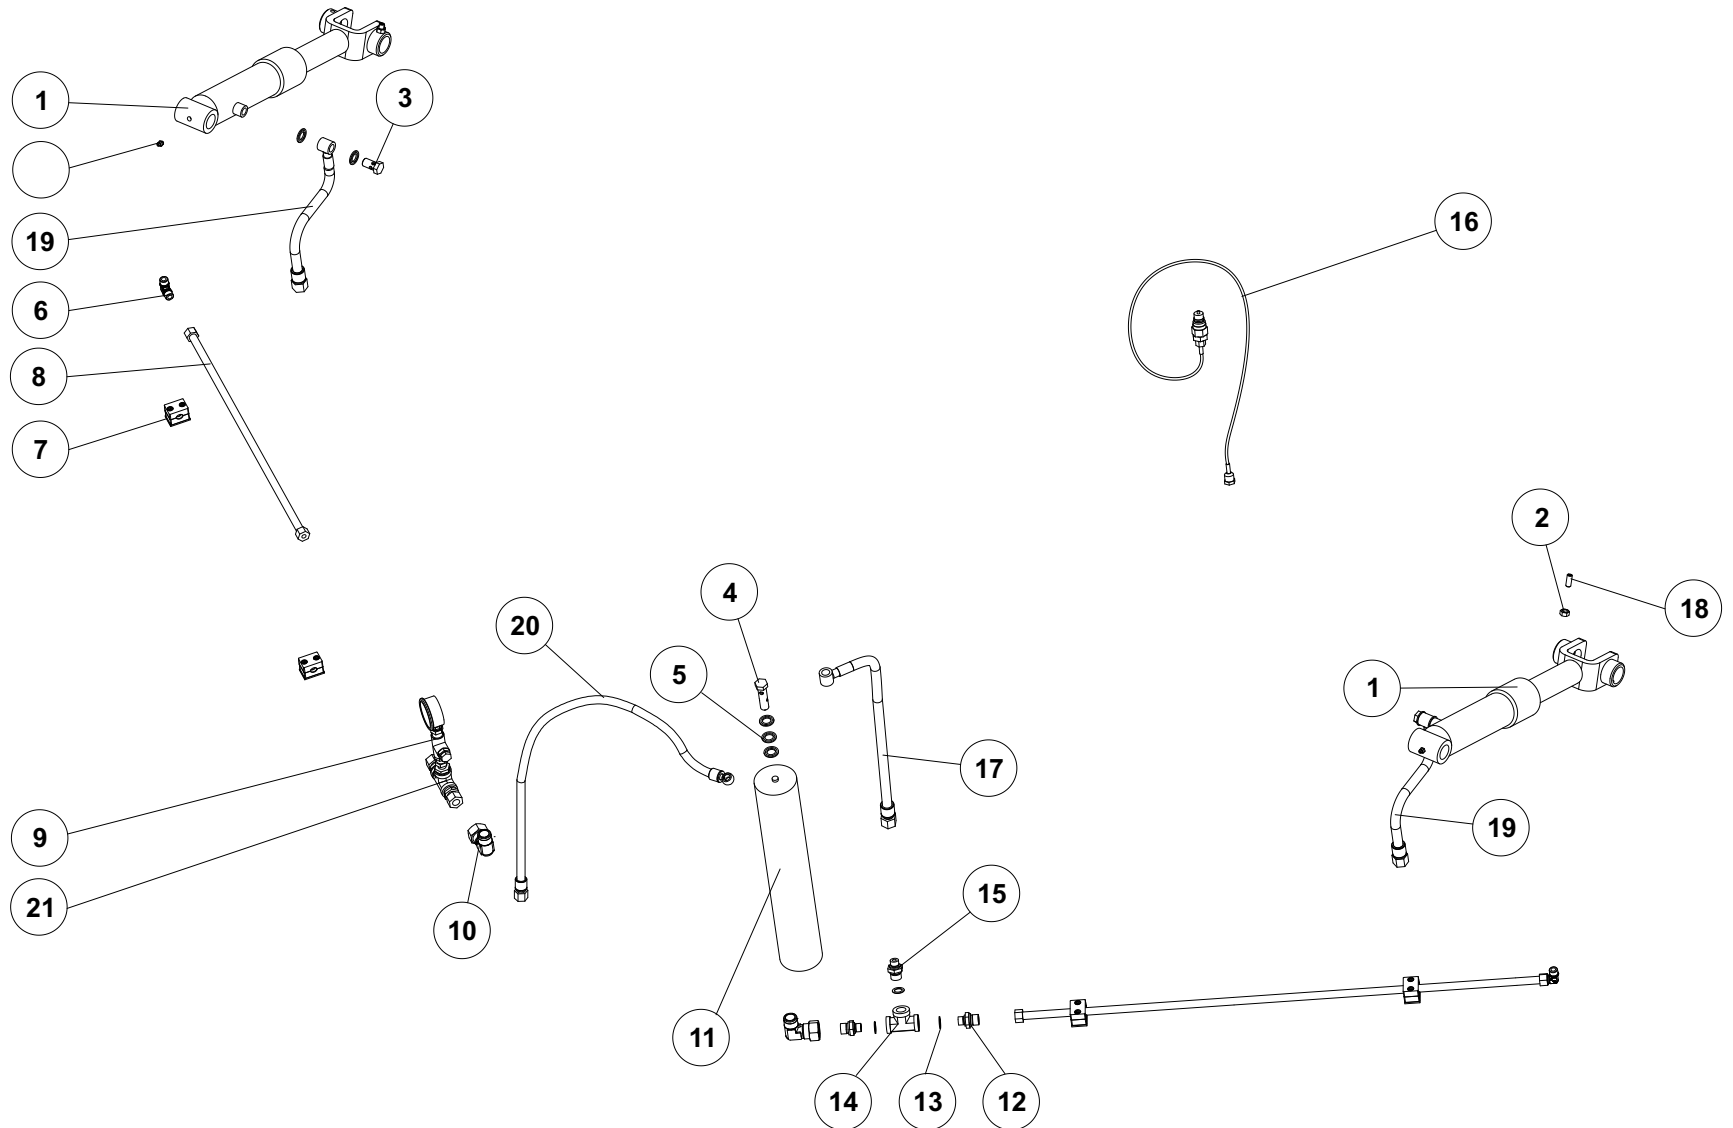

DAL·BO - Spare parts - Reservedele - Ersatzteile - Pieces

RATOON XL 330 NSH - 2 LEGS - NO. 78951

SPAREPART RATOON XL 330 NSH SERIAL 0366-XXXX.cdr

DAL•BO - Spare parts - Reservedele - Ersatzteile - Pieces

RATOON XL 330 NSH - 2 LEGS - NO. 78951

SPAREPART RATOON XL 330 NSH SERIAL 0366-XXXX.cdr

Pos.	Qty.	Part nr.	Benævnelse	Bezeichnung	Description	Designation
1	2	78629	CYLINDER FOR RATOON XL NSH	ZYLINDER	CYLINDER	VERRIN
2	2	92029	MØTRIK M 10 GALV. kl.8	MUTTER	NUT	ÉCROU
3	2	91060	BANJO BOLT 3/8" BSP	DREHVERSC. SCHRAUBE	SWIRVEL BOLT	RACCORD TOUN
4	1	78663	BANJO BOLT 3/8" BSP - DOBBELT	FITTINGS	FITTINGS	RACCORDS
5	7	91030	3/4" BONDED SEALS PAKRING	DICHTUNGSRING	SEAL	BAGUE D'ÉTANCHÉITÉ
6	2	78654	VINKEL 15 MM FOR HYDRAULIK	FITTINGS	FITTINGS	RACCORDS
7	4	78653	RØRHOLDER 15 MM FOR HYDRAULIK	ROHRSCHELLE	TUBE CLAMP	COLLIERS DE TUYAUX HYDRAULIQUES
8	2	78667	HYDRAULIKRØR 15 MM, 15 MM OMLØBER	HYDRAULIKROHRE, KOM PLETT	HYDRAULIC TUBE, COMPLETE	TUYAUX HYDRAULIQUES
9	1	78662	MANOMETER	MANOMETER	MANOMETER	MANOMÈTRE
10	2	91106	VINKELFORSKRUNING P-EWV 15L-SV	FITTINGS	FITTINGS	RACCORDS
11	1	78656	AKKUMULATOR - 140 BAR	AKKUMULATOR	ACCUMULATOR	ACCUMULATEUR
12	2	91074	BRYSTNIPPEL 1/2" RG / 3/8" RG GALV	VERSCHRAUBUNG	HEXAGON NIPPLE CONNECTOR	RACCORD DE JONCTIONS MÂLES
13	3	91028	3/8" BONDED SEALS PAKRING	BONDED SEALS PACKRING	BONDED SEAL WASHER	JOINT BONDED SEALS
14	1	78438	T-STYKKE	FITTINGS	FITTINGS	RACCORDS
15	1	78439	REDUKTIONSNIPPEL	FITTINGS	FITTINGS	RACCORDS
16	1	78632	TILSLUTNINGSSLANGE	ANSCHLUSSSCHLAUCH	CONNECTING HOSE	TUYAU DE JONCTION
17	1	78660	SLANGE 3/8" L 1/2" BANJO L=500 MM	HYDR. SCHLAUCH	HYDR. HOSE	TUYAU HYDR.
18	2	78649	STOPSKRUE M 10X40 MM	SCHRAUBE	SCREW	VIS
19	2	78518	SLANGE 3/8" L 1/2" BANJO L=560 MM	SCHLAUCH	HOSE	TUYAU
20	1	78943	SLANGE 3/8" L 1/2" BANJO L=700 MM	HYDR. SCHLAUCH	HYDR. HOSE	TUYAU HYDR.
21	1	78652	T-STYKKE 15 MM FOR HYDRAULIK	FITTINGS	FITTINGS	RACCORDS