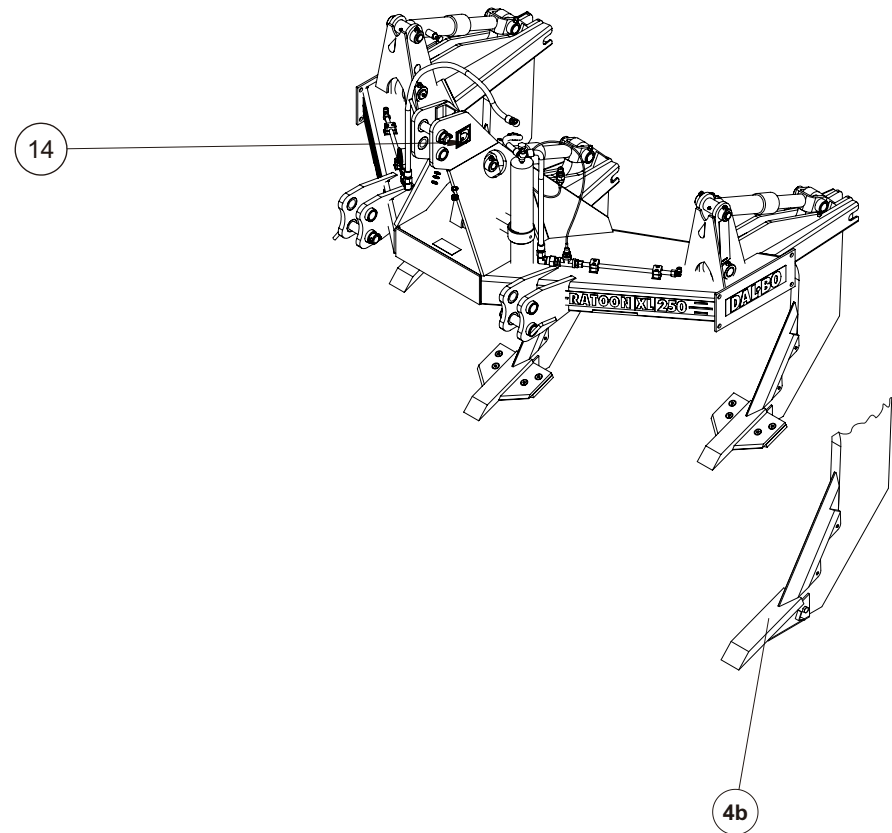

DAL•BO - Spare parts - Reservedele - Ersatzteile - Pieces

RATOON XL 250 NSH - 3 LEGS - NO. 78191

SPAREPART RATOON XL 250 NSH SERIAL 0366-XXXX.cdr

DAL•BO - Spare parts - Reservedele - Ersatzteile - Pieces

RATOON XL 250 NSH - 3 LEGS - NO. 78191

SPAREPART RATOON XL 250 NSH SERIAL 0366-XXXX.cdr

Pos.	Qty.	Part nr.	Benævnelse	Bezeichnung	Description	Designation
1	1	78695	RAMME TIL XL 250	RAHME	FRAME	CADRE
2	3	78517	40 MM STILK HYDRAULISK MED HULLER	STIEL	SHANK	TIGE
3	3	78661	UDSKIFTELIG KNIV - RATOON XL	MESSER	KNIFE	COUTEAU
4	3	78634	KOMPLET SPIDS MED VINGESKÆR INCL. BOLT	SPITZE	POINT	POINTE
5	6	90637	SPÆNDSTIFT Ø10X60 MM	ROHRSTIFT	SPLIT PIN	AXE TUBULAIRE
6	5	78648	NAGLE U Ø30X155 MM	BOLZEN	PIN	AXE
7	4	78647	NAGLE U Ø40X155 MM	BOLZEN	PIN	AXE
8	3	78646	NAGLE	BOLZEN	PIN	AXE
9	2	90921	REFLEX JRU 1018 GUL	REFLEX	REFLEX	REFLET
10	2	90905	TRANSFER "DALBO"	TRANSFER	TRANSFER	TRANSFERT
11	6	90925	TRANSFER "SMØRING - 8 HR"	TRANSFER	TRANSFER	TRANSFERT
12	2	78427	TRANSFER "XL"	TRANSFER	TRANSFER	TRANSFERT
13	2	78602	TRANSFER "STEGE + RATOON"	TRANSFER	TRANSFER	TRANSFERT
14	1	90906	TRANSFER "LOGO"	TRANSFER	TRANSFER	TRANSFERT
15	1	90910	TYPESKILT	TYPENSCHILD	IDENTIFICATION PLATE	PLAQUE D'IDENTIFICATION
16	1	90901	TRANSFER "DAL-BO A/S ADRESSE"	TRANSFER	TRANSFER	TRANSFERT
17	2	78935	NAGLE Ø35X165 MM KAT 3	BOLZEN	PIN	AXE
18	1	78936	NAGLE Ø32X160 MM KAT 3	BOLZEN	PIN	AXE
19	4	90721	SMØRENIPPEL LIGE M8x1MM	SCHMIERNIPPEL	GREASE NIPPLE	GRAISSEUR
20	10	78649	STOPSKRUE M10X40 MM	SCHRAUBE	SCREW	VIS
21	10	92029	MØTRIK M10 GALV. kl.8	MUTTER	NUT	ÉCROU
22	2	90818	TRANSFER "250+STREGER"	TRANSFER	TRANSFER	TRANSFERT
23	3	90675	RINGSPLIT Ø10X40	RINGSPLINT	LINCH PIN	GOUPILLE
24	1	78949	HYDRAULIKSÆT, KOMPLET	HYDRAULIK	HYDRAULIC	HYDRAULIQUE