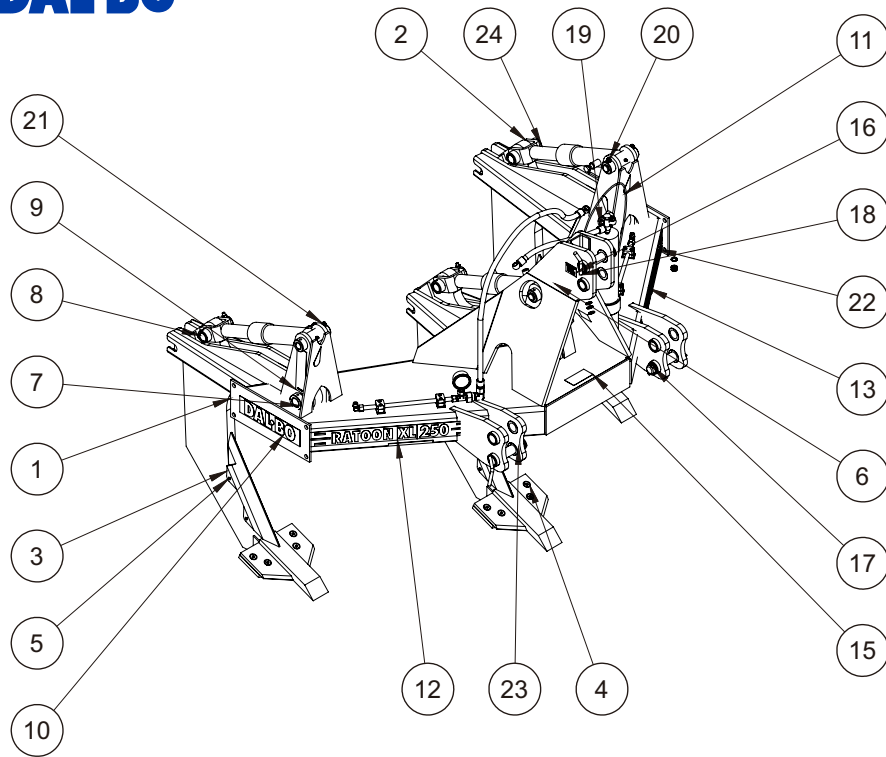

DAL•BO - Spare parts - Reservedele - Ersatzteile - Pieces

RATOON XL 250 NSH - 3 LEGS - NO. 78191

SPAREPART RATOON XL 250 NSH SERIAL 0366-XXXX.cdr

DAL•BO - Spare parts - Reservedele - Ersatzteile - Pieces

RATOON XL 250 NSH - 3 LEGS - NO. 78191

SPAREPART RATOON XL 250 NSH SERIAL 0366-XXXX.cdr

Pos.	Qty.	Part nr.	Benævnelse	Bezeichnung	Description	Designation
1	1	78695	RAMME TIL XL 250	RAHME	FRAME	CADRE
2	3	78517	40 MM STILK HYDRAULISK MED HULLER	STIEL	SHANK	TIGE
3	3	78661	UDSKIFTELIG KNIV - RATOON XL	MESSER	KNIFE	COUTEAU
4	3	78634	KOMPLET SPIDS MED VINGESKÆR INCL. BOLT	SPITZE	POINT	POINTE
5	6	90637	SPÆNDSTIFT Ø10X60 MM	ROHRSTIFT	SPLIT PIN	AXE TUBULAIRE
6	5	78648	NAGLE U Ø30X155 MM	BOLZEN	PIN	AXE
7	4	78647	NAGLE U Ø40X155 MM	BOLZEN	PIN	AXE
8	3	78646	NAGLE	BOLZEN	PIN	AXE
9	2	90921	REFLEX JRU 1018 GUL	REFLEX	REFLEX	REFLET
10	2	90905	TRANSFER "DALBO"	TRANSFER	TRANSFER	TRANSFERT
11	6	90925	TRANSFER "SMØRING - 8 HR"	TRANSFER	TRANSFER	TRANSFERT
12	2	78427	TRANSFER "XL"	TRANSFER	TRANSFER	TRANSFERT
13	2	78602	TRANSFER "STEGE + RATOON"	TRANSFER	TRANSFER	TRANSFERT
14	1	90906	TRANSFER "LOGO"	TRANSFER	TRANSFER	TRANSFERT
15	1	90910	TYPESKILT	TYPENSCHILD	IDENTIFICATION PLATE	PLAQUE D'IDENTIFICATION
16	1	90901	TRANSFER "DAL-BO A/S ADRESSE"	TRANSFER	TRANSFER	TRANSFERT
17	2	78935	NAGLE Ø35X165 MM KAT 3	BOLZEN	PIN	AXE
18	1	78936	NAGLE Ø32X160 MM KAT 3	BOLZEN	PIN	AXE
19	4	90721	SMØRENIPPEL LIGE M8x1MM	SCHMIERNIPPEL	GREASE NIPPLE	GRAISSEUR
20	10	78649	STOPSKRUE M10X40 MM	SCHRAUBE	SCREW	VIS
21	10	92029	MØTRIK M10 GALV. kl.8	MUTTER	NUT	ÉCROU
22	2	90818	TRANSFER "250+STREGER"	TRANSFER	TRANSFER	TRANSFERT
23	3	90675	RINGSPLIT Ø10X40	RINGSPLINT	LINCH PIN	GOUPILLE
24	1	78949	HYDRAULIKSÆT, KOMPLET	HYDRAULIK	HYDRAULIC	HYDRAULIQUE