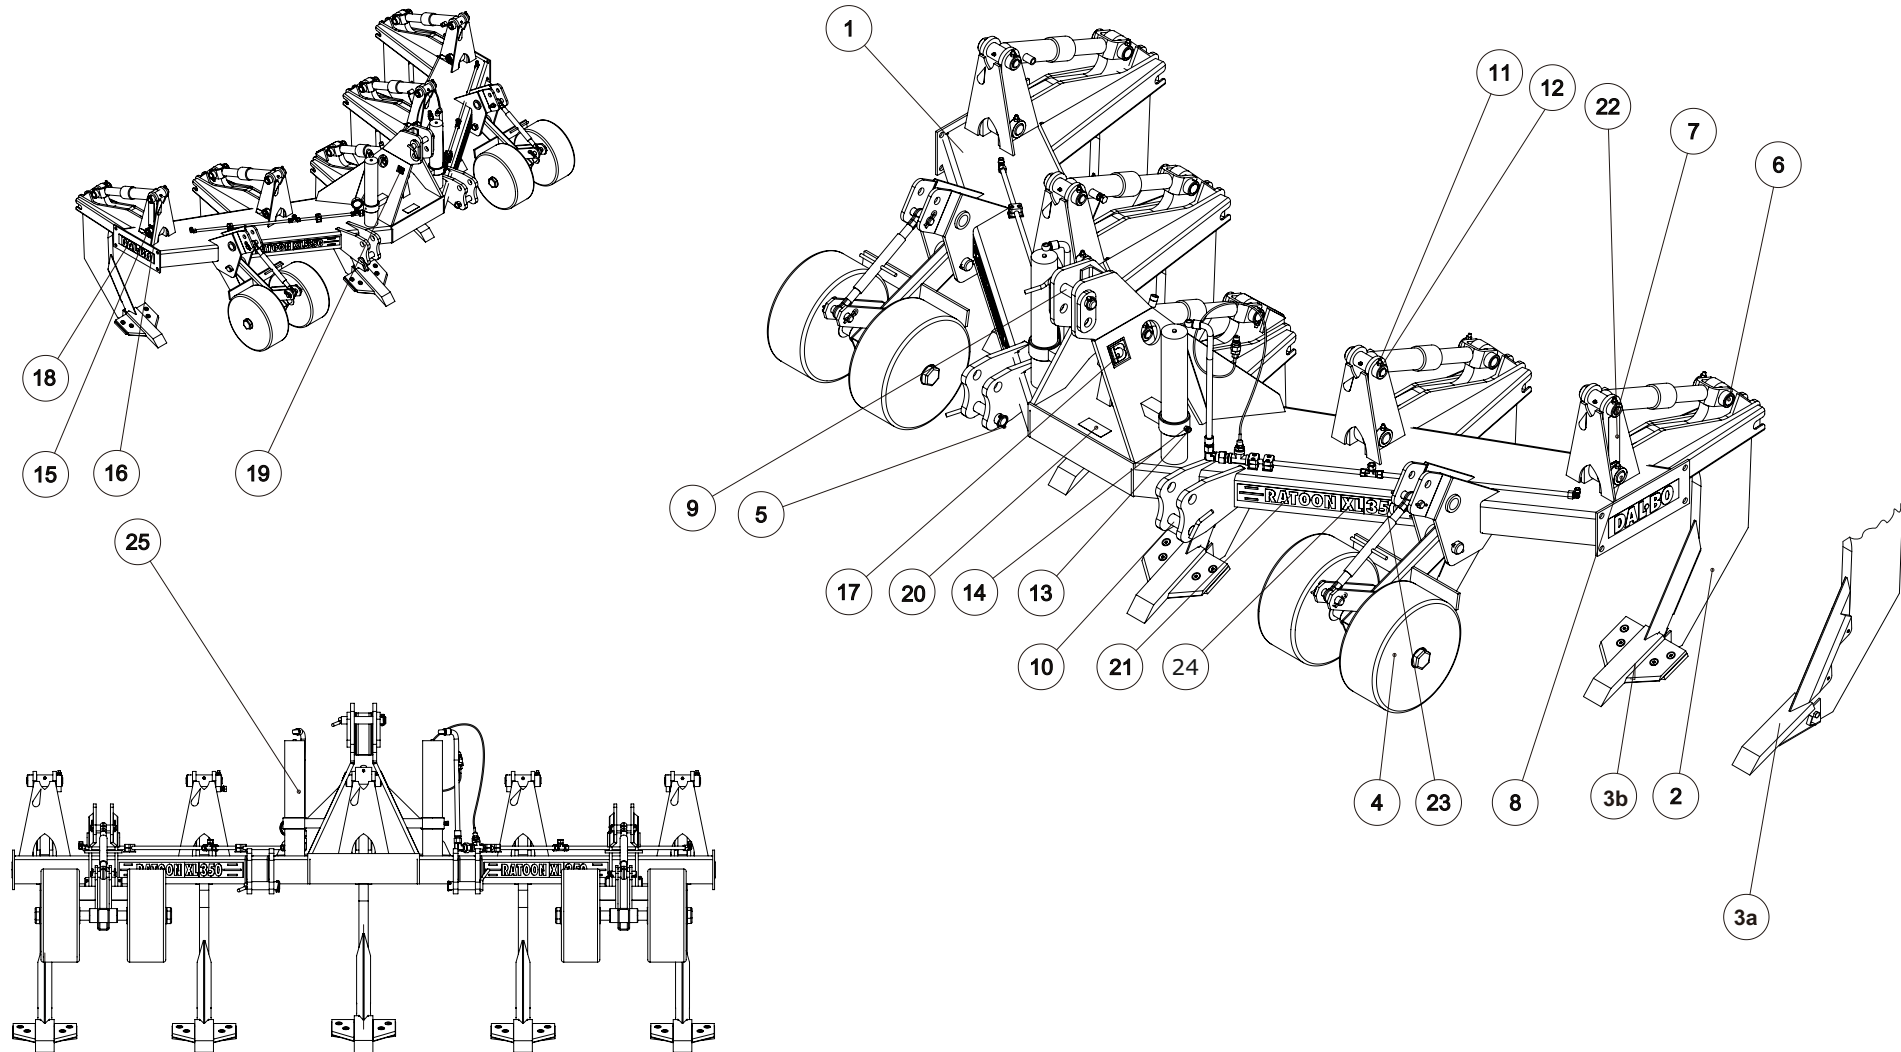

RATOON XL 350 NSH - 5 LEGS - NO. 78179

SPAREPART RATOON XL 350 NSH SERIAL 0366-XXXX.cdr

DAL•BO - Spare parts - Reservedele - Ersatzteile - Pieces

RATOON XL 350 NSH - 5 LEGS - NO. 78179

SPAREPART RATOON XL 350 NSH SERIAL 0366-XXXX.cdr