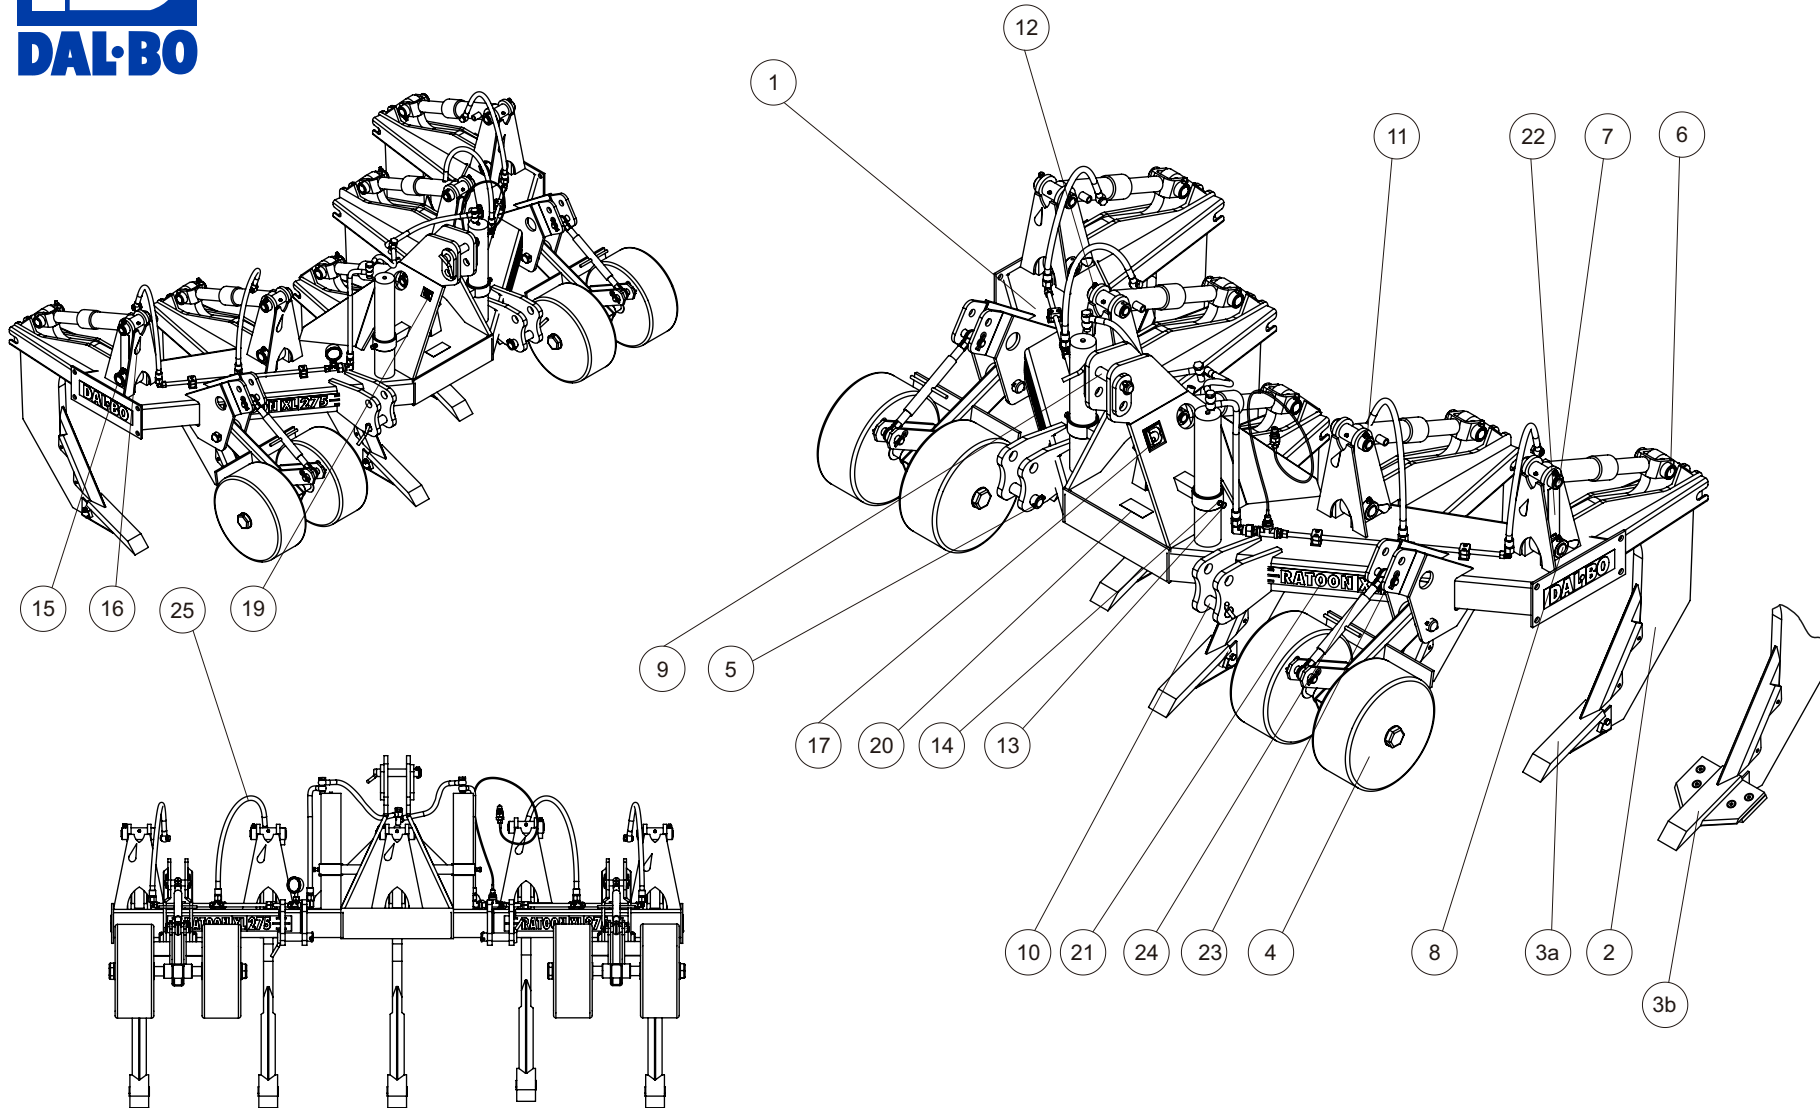

RATOON XL 275 NSH - 5 LEGS - NO. 78182

SPAREPART RATOON XL 275 NSH SERIAL 0366-XXXX.cdr

DAL•BO - Spare parts - Reservedele - Ersatzteile - Pieces

RATOON XL 275 NSH - 5 LEGS - NO. 78182

SPAREPART RATOON XL 275 NSH SERIAL 0366-XXXX.cdr