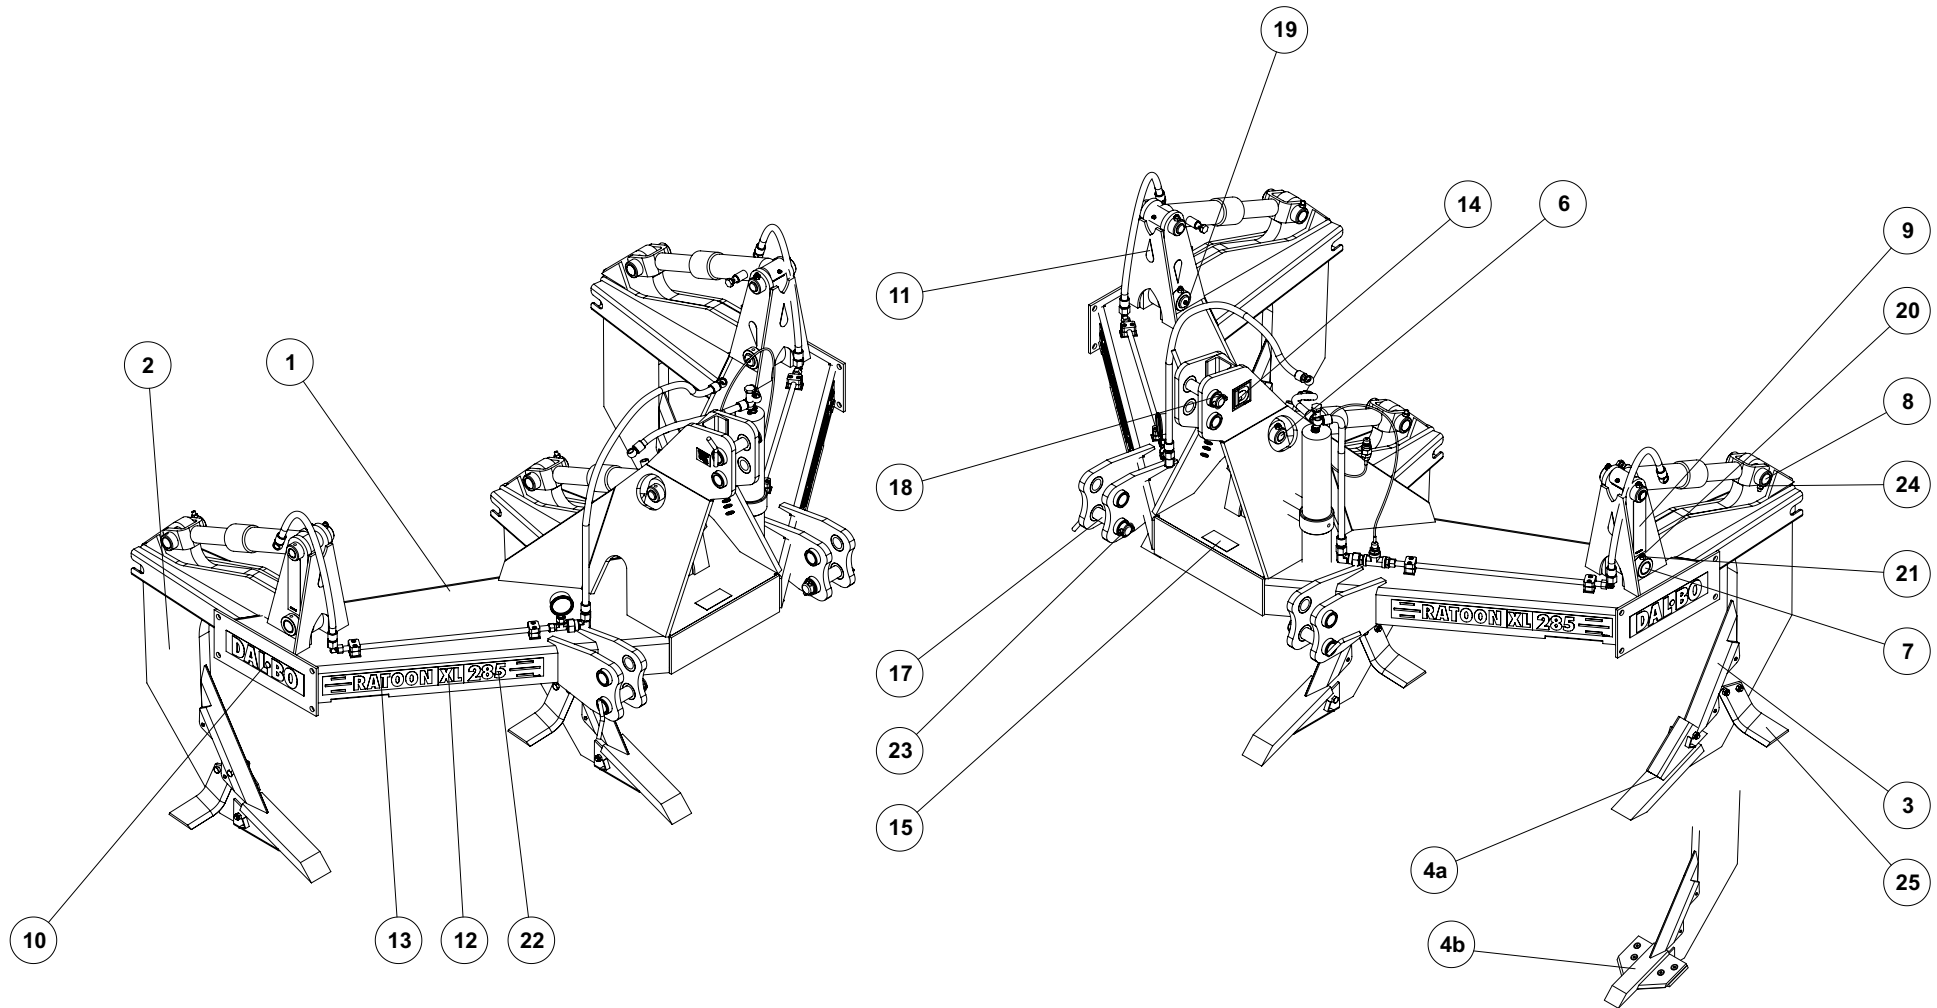

DAL•BO - Spare parts - Reservedele - Ersatzteile - Pieces

RATOON XL 285 NSH - 3 LEGS - NO. 78192

SPAREPART RATOON XL 285 NSH SERIAL 0366-XXXX.cdr

DAL•BO - Spare parts - Reservedele - Ersatzteile - Pieces

RATOON XL 285 NSH - 3 LEGS - NO. 78192

SPAREPART RATOON XL 285 NSH SERIAL 0366-XXXX.cdr

Pos.	Qty.	Part nr.	Benævnelse	Bezeichnung	Description	Designation
1	1	78965	RAMME TIL XL 285	RAHME	FRAME	CADRE
2	3	78517	40 MM STILK HYDRAULISK MED HULLER	STIEL	SHANK	TIGE
3	3	78661	UDSKIFTELIG KNIV - RATOON XL	MESSER	KNIFE	COUTEAU
4a	3	78617	SPIDS - SMAL 80 MM INCL. BOLT	SPITZE	POINT	POINTE
4b	3	78634	KOMPLET SPIDS MED VINGESKÆR INCL. BOLT	SPITZE	POINT	POINTE
5	6	90637	SPÆNDSTIFT Ø10X60 MM	ROHRSTIFT	SPLIT PIN	AXE TUBULAIRE
6	5	78648	NAGLE U Ø30X155 MM	BOLZEN	PIN	AXE
7	4	78647	NAGLE U Ø40X155 MM	BOLZEN	PIN	AXE
8	3	78646	NAGLE	BOLZEN	PIN	AXE
9	2	90921	REFLEX JRU 1018 GUL	REFLEX	REFLEX	REFLET
10	2	90905	TRANSFER "DAL-BO"	TRANSFER	TRANSFER	TRANSFERT
11	6	90925	TRANSFER "SMØRING - 8 HR"	TRANSFER	TRANSFER	TRANSFERT
12	2	78427	TRANSFER "XL"	TRANSFER	TRANSFER	TRANSFERT
13	2	78602	TRANSFER "STEGE + RATOON"	TRANSFER	TRANSFER	TRANSFERT
14	1	90906	TRANSFER "LOGO"	TRANSFER	TRANSFER	TRANSFERT
15	1	90910	TYPESKILT	TYPENSCHILD	IDENTIFICATION PLATE	PLAQUE D'IDENTIFICATION
16	1	90901	TRANSFER "DAL-BO A/S ADRESSE"	TRANSFER	TRANSFER	TRANSFERT
17	2	78935	NAGLE Ø35X165 MM KAT 3	BOLZEN	PIN	AXE
18	1	78936	NAGLE Ø32X160 MM KAT 3	BOLZEN	PIN	AXE
19	4	90721	SMØRENIPPEL LIGE M8x1 MM	SCHMIERNIPPEL	GREASE NIPPLE	GRAISSEUR
20	10	78649	STOPSKRUE M10X40 MM	SCHRAUBE	SCREW	VIS
21	10	92029	MØTRIK M10, GALV. KV. 8.8	MUTTER	NUT	ÉCROU
22	2	78966	TRANSFER "285 + STREGER"	TRANSFER	TRANSFER	TRANSFERT
23	3	90675	RINGSPLIT Ø10X40	RINGSPLINT	LINCH PIN	GOUPILLE
24	1	78942	HYDRAULIKSÆT, KOMPLET	HYDRAULIK	HYDRAULIC	HYDRAULIQUE